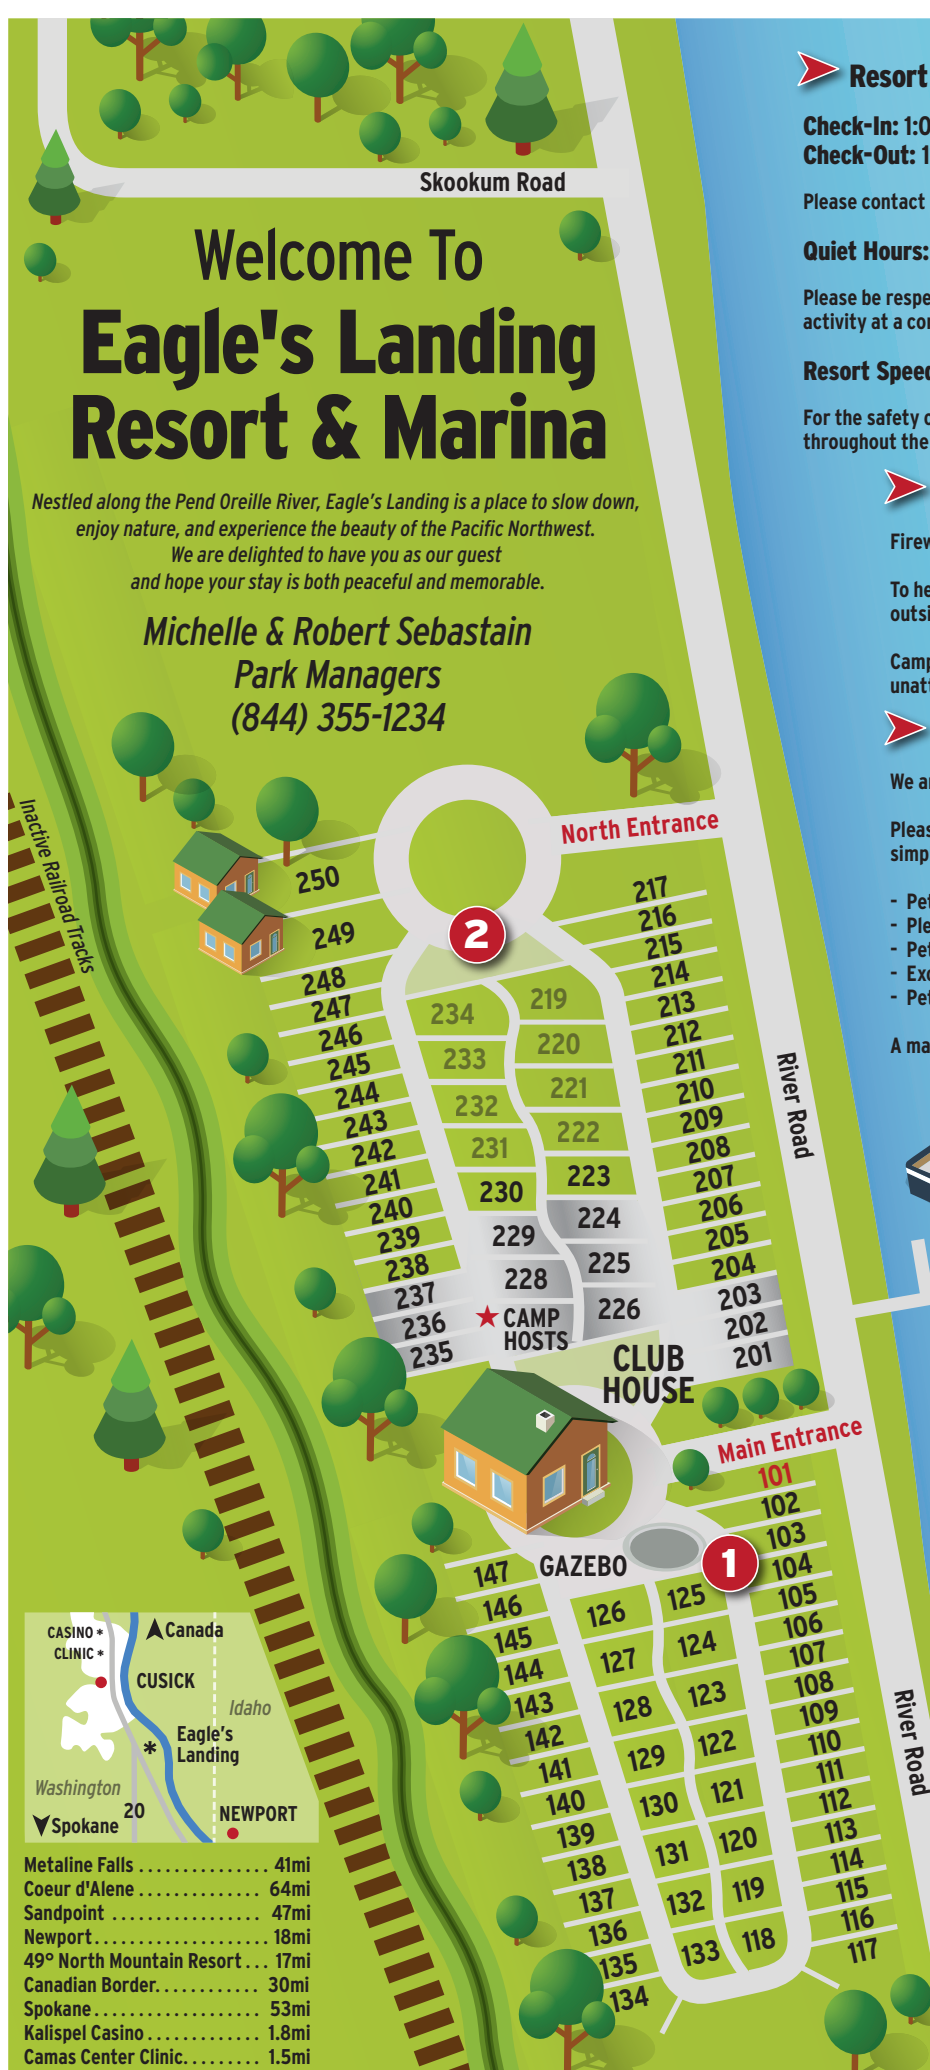

Welcome To Eagle's Landing Resort & Marina

Nestled along the Pend Oreille River, Eagle's Landing is a place to slow down, enjoy nature, and experience the beauty of the Pacific Northwest. We are delighted to have you as our guest and hope your stay is both peaceful and memorable.

Michelle & Robert Sebastain
Park Managers
(844) 355-1234

Metline Falls	41mi
Coeur d'Alene	64mi
Sandpoint	47mi
Newport	18mi
49° North Mountain Resort	17mi
Canadian Border	30mi
Spokane	53mi
Kalispel Casino	1.8mi
Camas Center Clinic	1.5mi

Resort Rules

Check-In: 1:00 PM
Check-Out: 11:00 AM

Please contact management regarding early arrivals or late departures.

Quiet Hours: 10:00 PM - 7:00 AM

Please be respectful of neighboring guests by keeping music, voices, televisions, and outdoor activity at a considerate level during quiet hours.

Resort Speed Limit: 8 MPH

For the safety of guests, children, pets, and wildlife, the speed limit is strictly enforced throughout the resort. Please drive slowly and cautiously at all times.

Campfires & Firewood